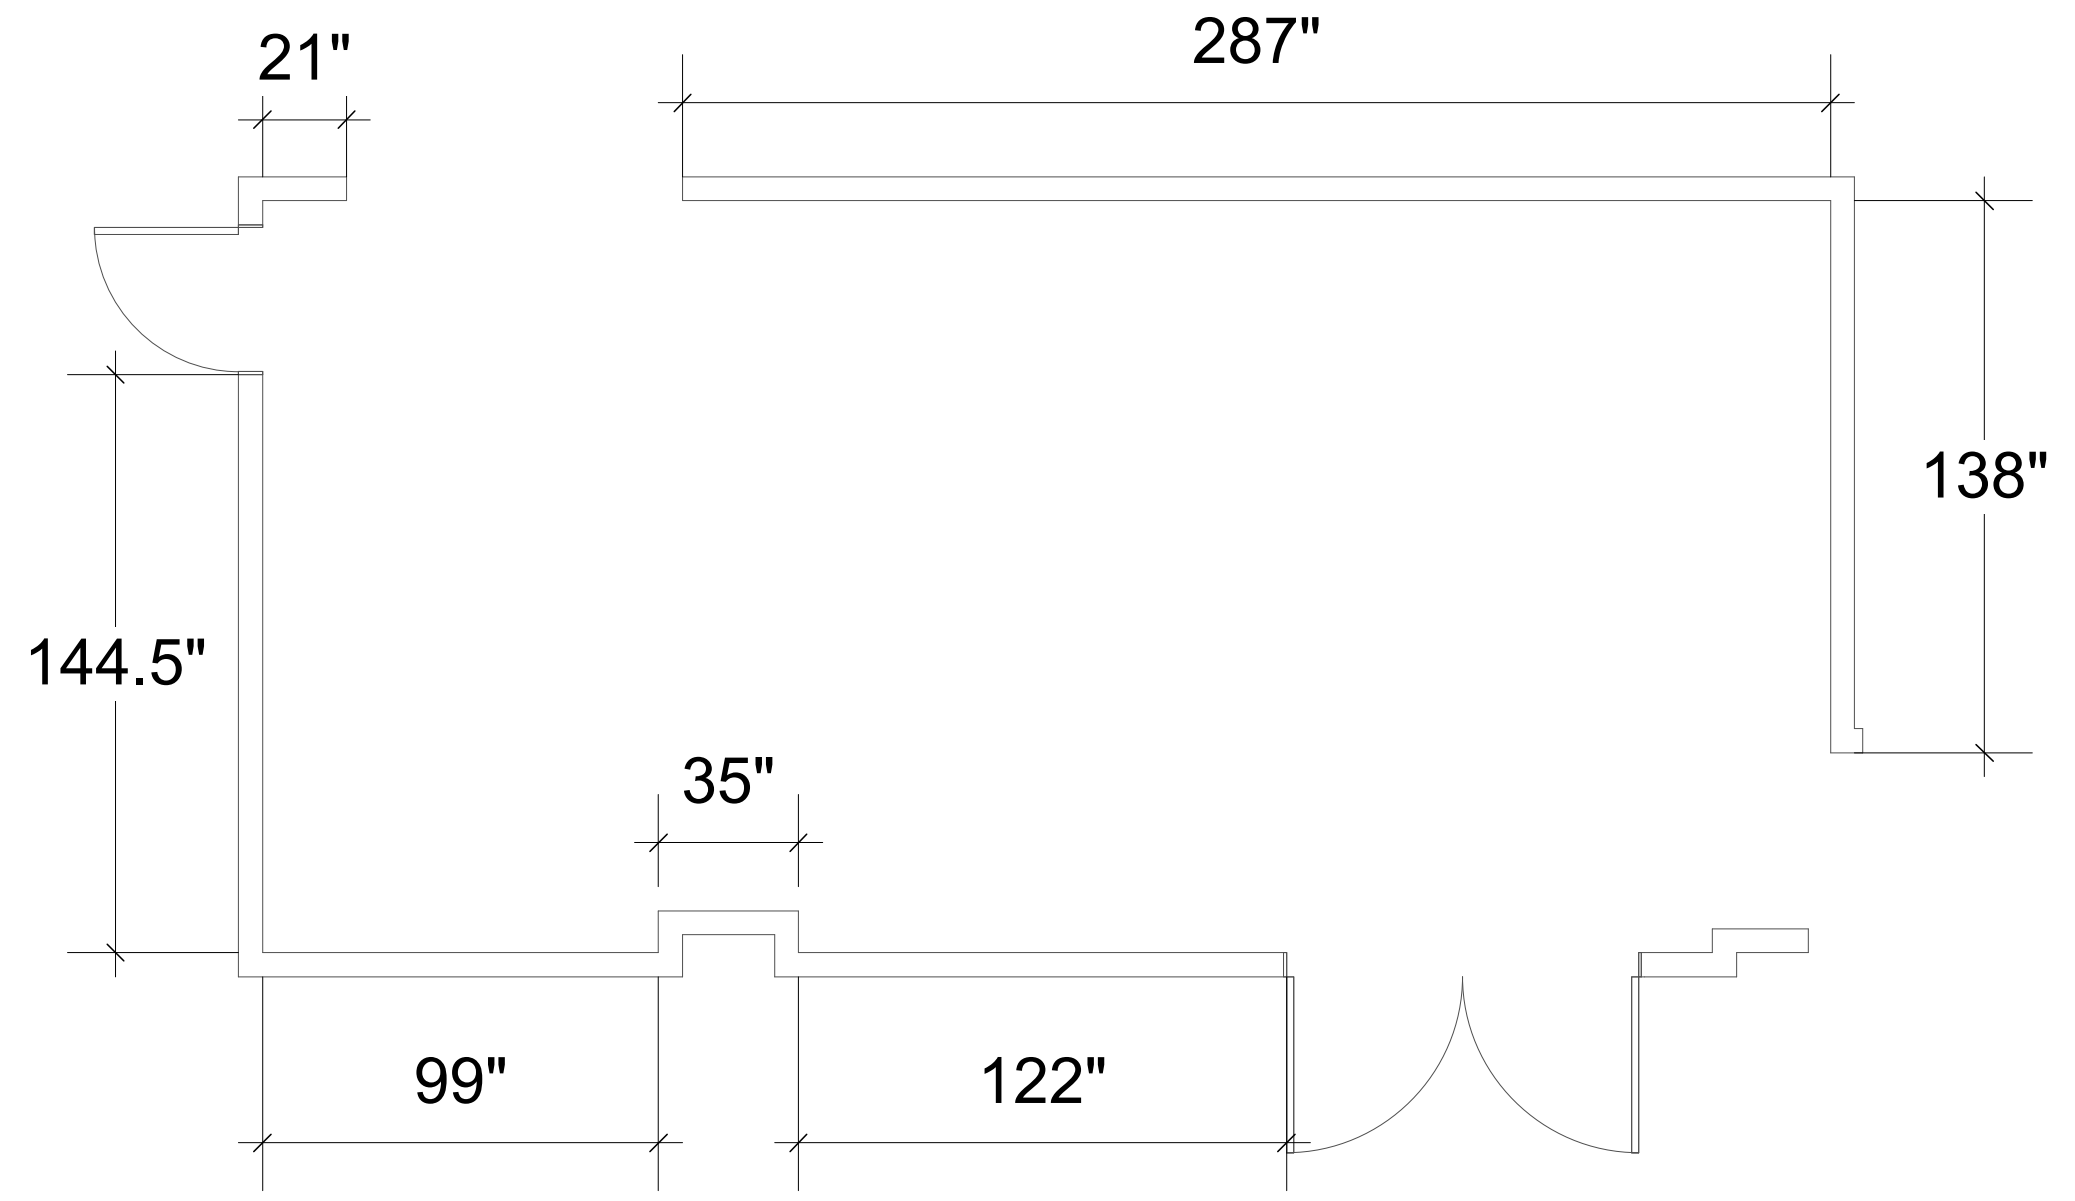

# Ildiko Butler Gallery Plans

mobile walls inside gallery

white homasote surface

360" glass doors

reflected ceiling plan with lights

mobile walls  
9 1/4" thick

LEFT WALL

FAR WALL

RIGHT WALL

# Lipani Gallery

Homasote is 121" high along walls

Placement of outlets

Outlets 3" x 4.5"

Track lighting grid