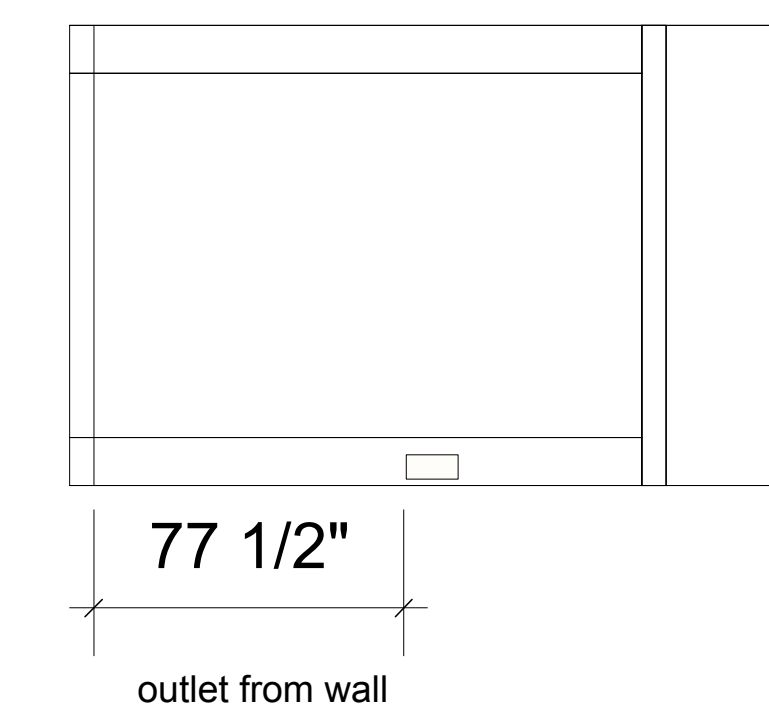

# Ildiko Butler Gallery Plans

mobile walls inside gallery

white homasote surface

360" glass doors

reflected ceiling plan with lights

mobile walls  
9 1/4" thick

LEFT WALL

FAR WALL

RIGHT WALL

# Lipani Gallery

Homasote is 121" high along walls

Placement of outlets

Outlets 3" x 4.5"

Track lighting grid