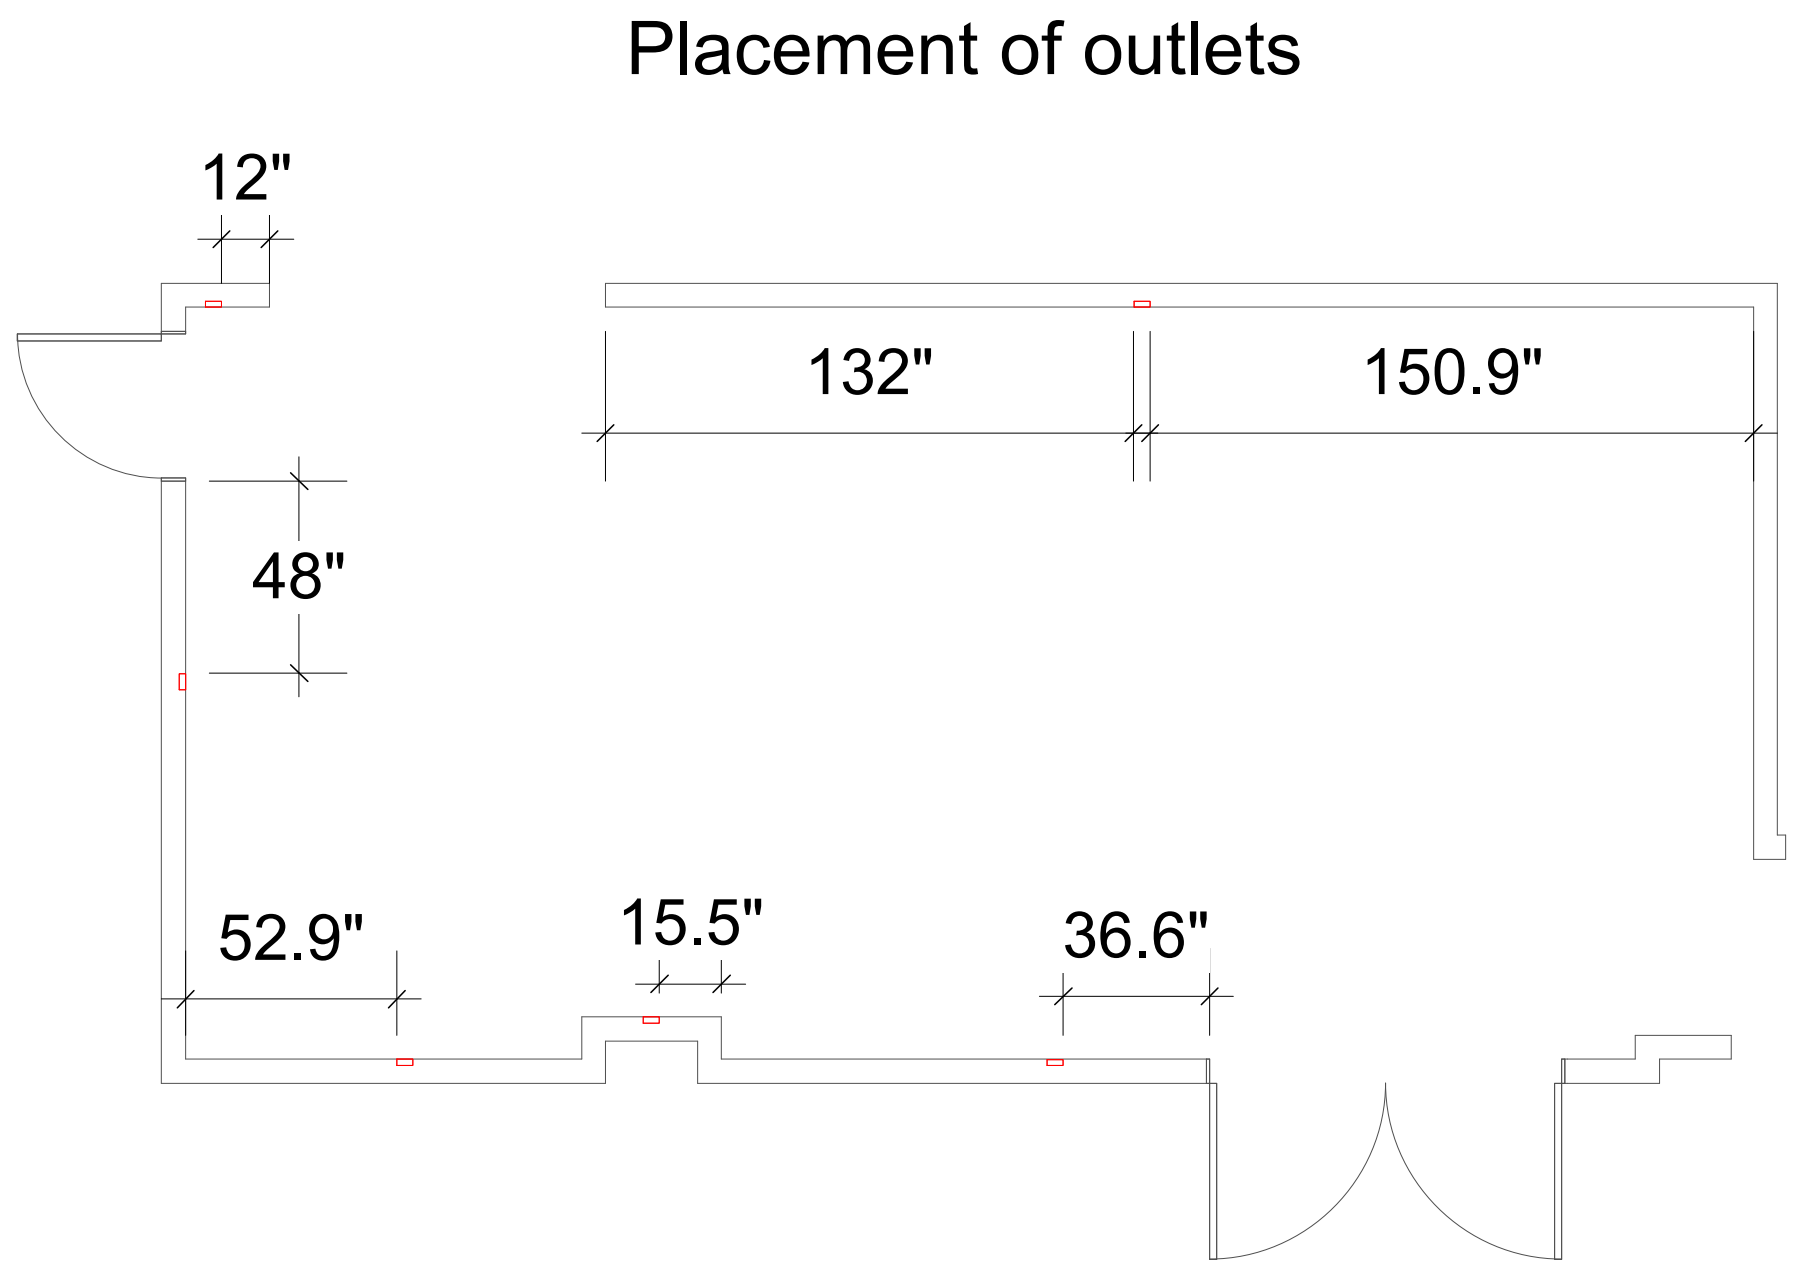

# Ildiko Butler Gallery Plans

mobile walls inside gallery

white homasote surface

360" glass doors

reflected ceiling plan with lights

mobile walls  
9 1/4" thick

LEFT WALL

FAR WALL

RIGHT WALL

# Lipani Gallery

Homasote is 121" high along walls

Placement of outlets

Outlets 3" x 4.5"

Track lighting grid