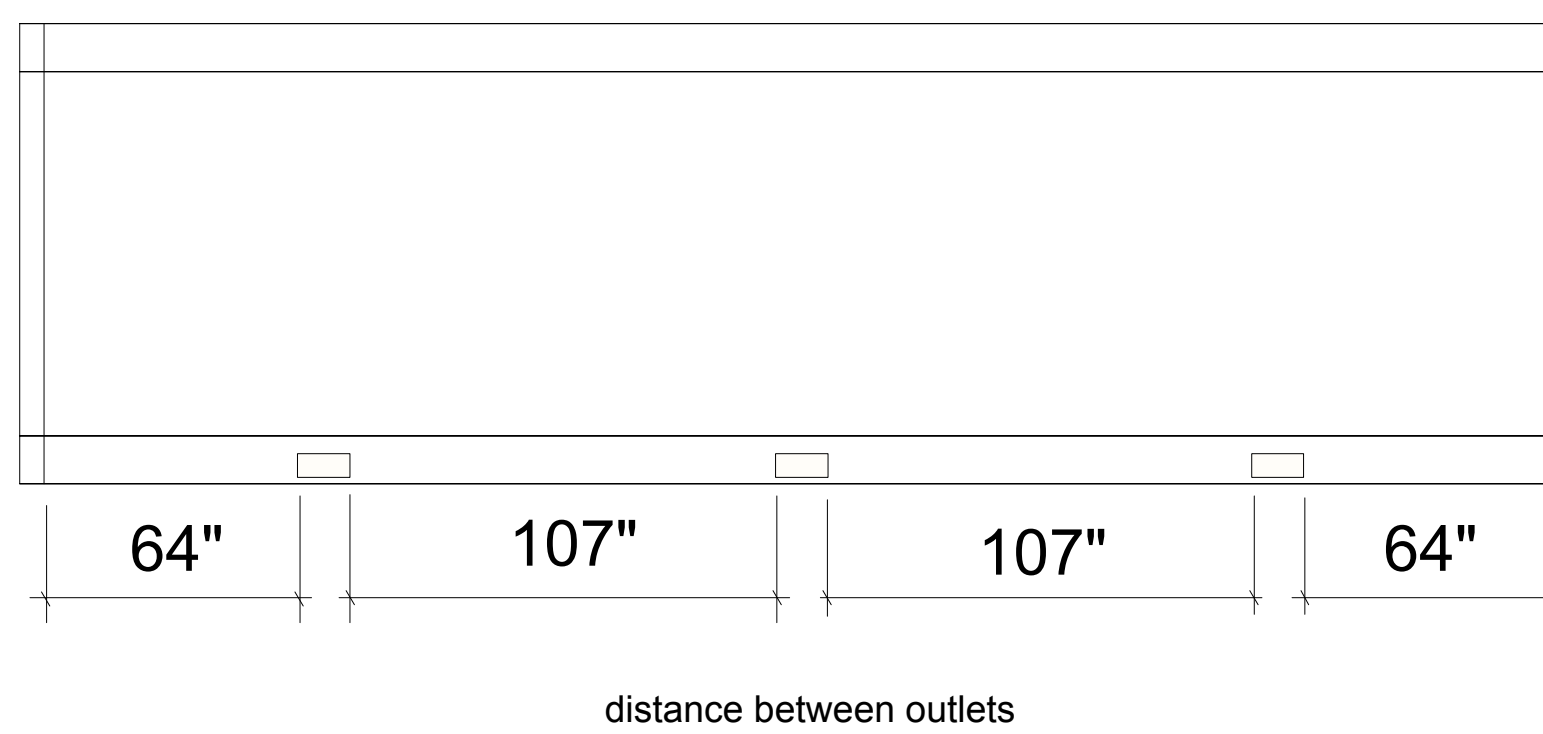

# Ildiko Butler Gallery Plans

mobile walls inside gallery

white homasote surface

360" glass doors

reflected ceiling plan with lights

mobile walls  
9 1/4" thick

LEFT WALL

FAR WALL

RIGHT WALL

# Lipani Gallery

Homasote is 121" high along walls

Placement of outlets

Outlets 3" x 4.5"

Track lighting grid