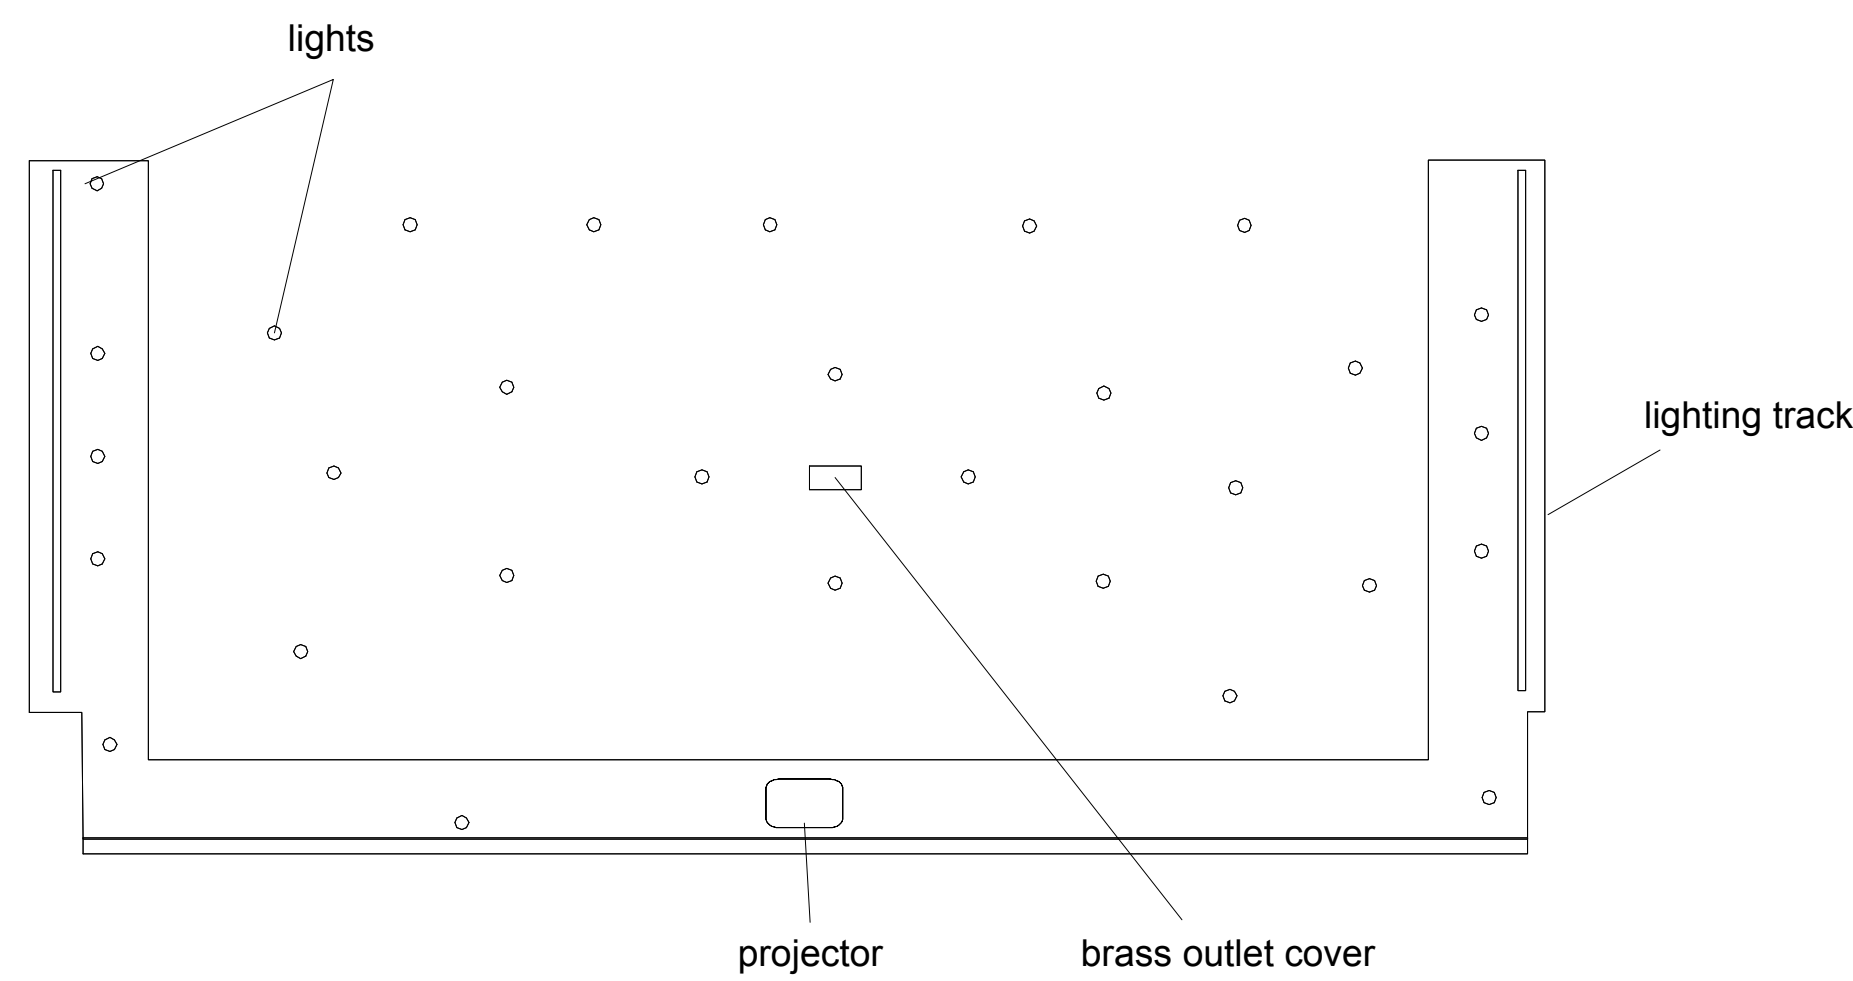

# Ildiko Butler Gallery Plans

mobile walls inside gallery

white homasote surface

360" glass doors

reflected ceiling plan with lights

mobile walls  
9 1/4" thick

LEFT WALL

FAR WALL

RIGHT WALL

# Lipani Gallery

Homasote is 121" high along walls

Placement of outlets

Outlets 3" x 4.5"

Track lighting grid