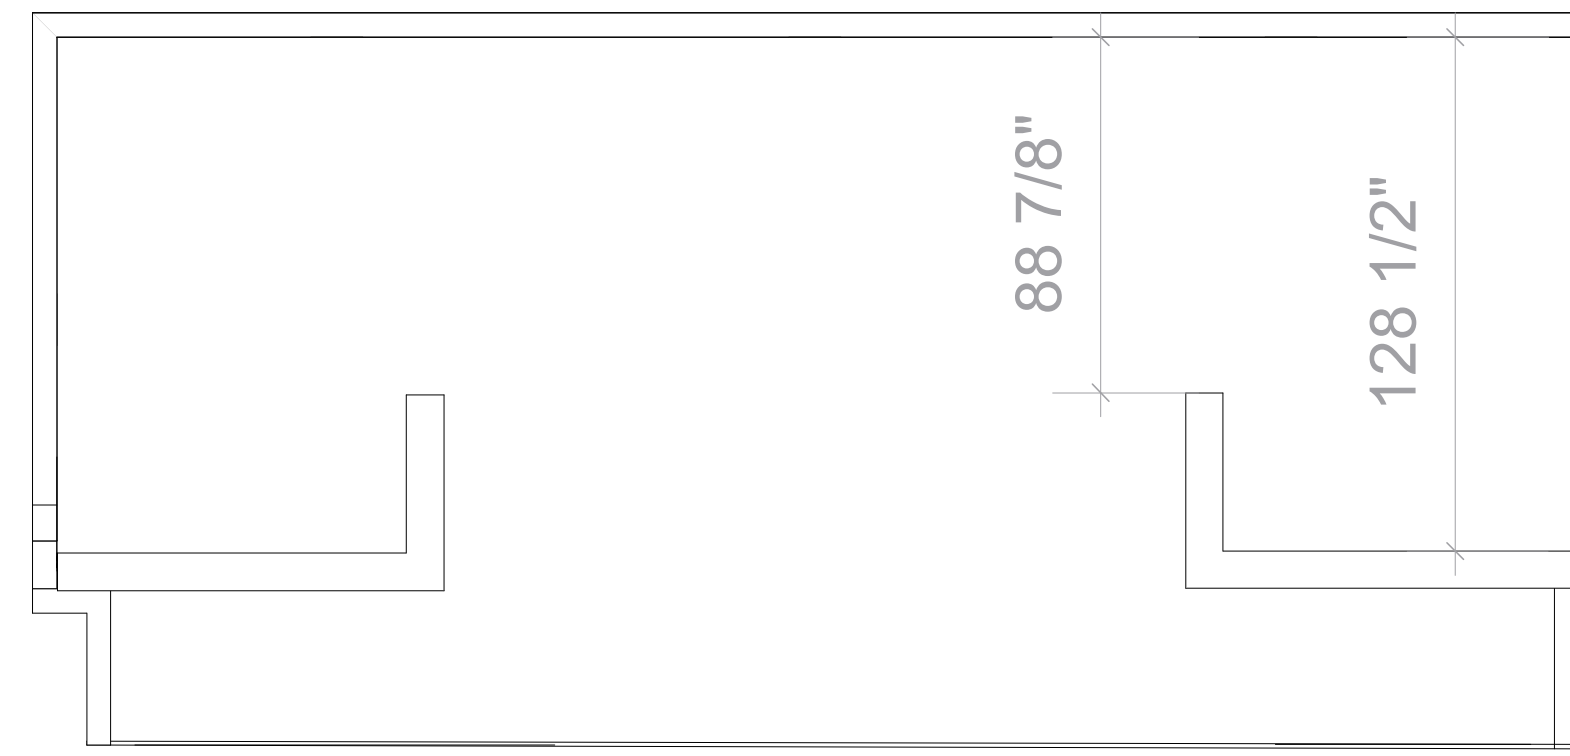

# Ildiko Butler Gallery Plans

mobile walls inside gallery

white homasote surface

360" glass doors

reflected ceiling plan with lights

mobile walls  
9 1/4" thick

LEFT WALL

FAR WALL

RIGHT WALL

# Lipani Gallery

Homasote is 121" high along walls

Placement of outlets

Outlets 3" x 4.5"

Track lighting grid