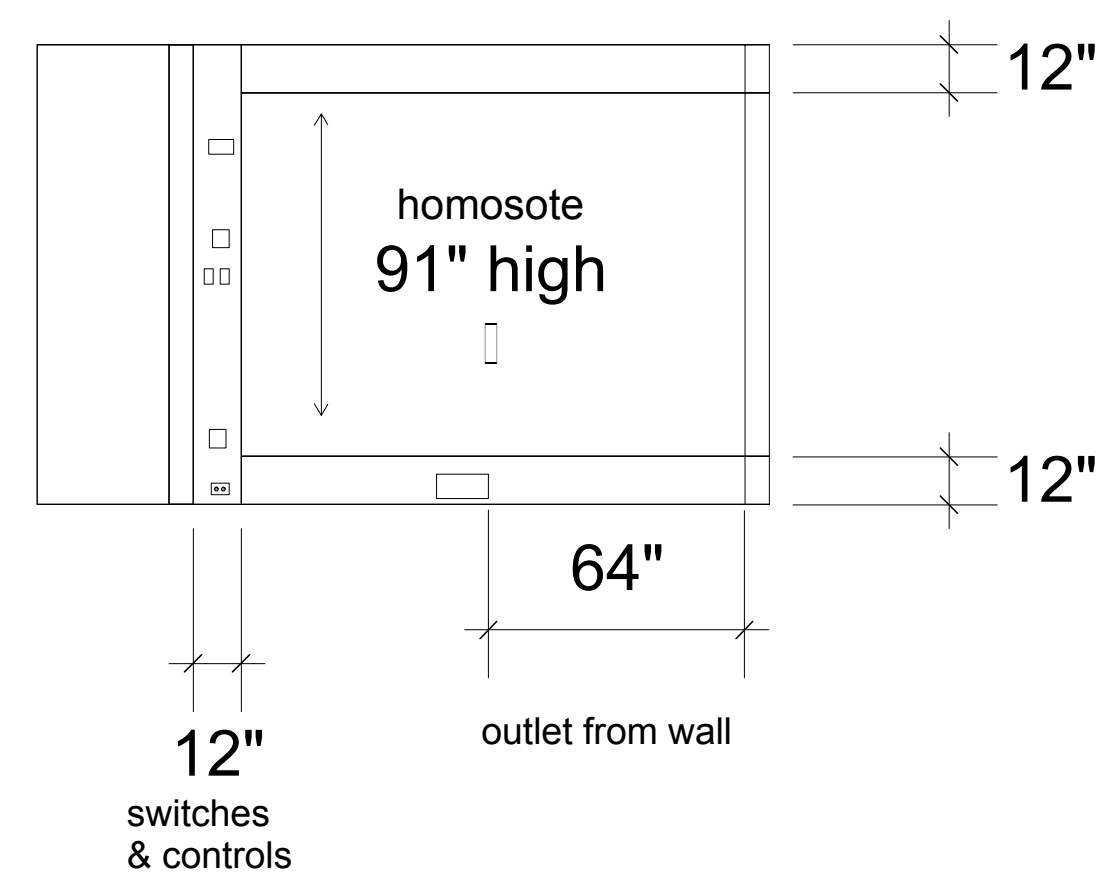

# Ildiko Butler Gallery Plans

mobile walls inside gallery

white homasote surface

360" glass doors

reflected ceiling plan with lights

mobile walls  
9 1/4" thick

LEFT WALL

FAR WALL

RIGHT WALL

# Lipani Gallery

Homasote is 121" high along walls

Placement of outlets

Outlets 3" x 4.5"

Track lighting grid