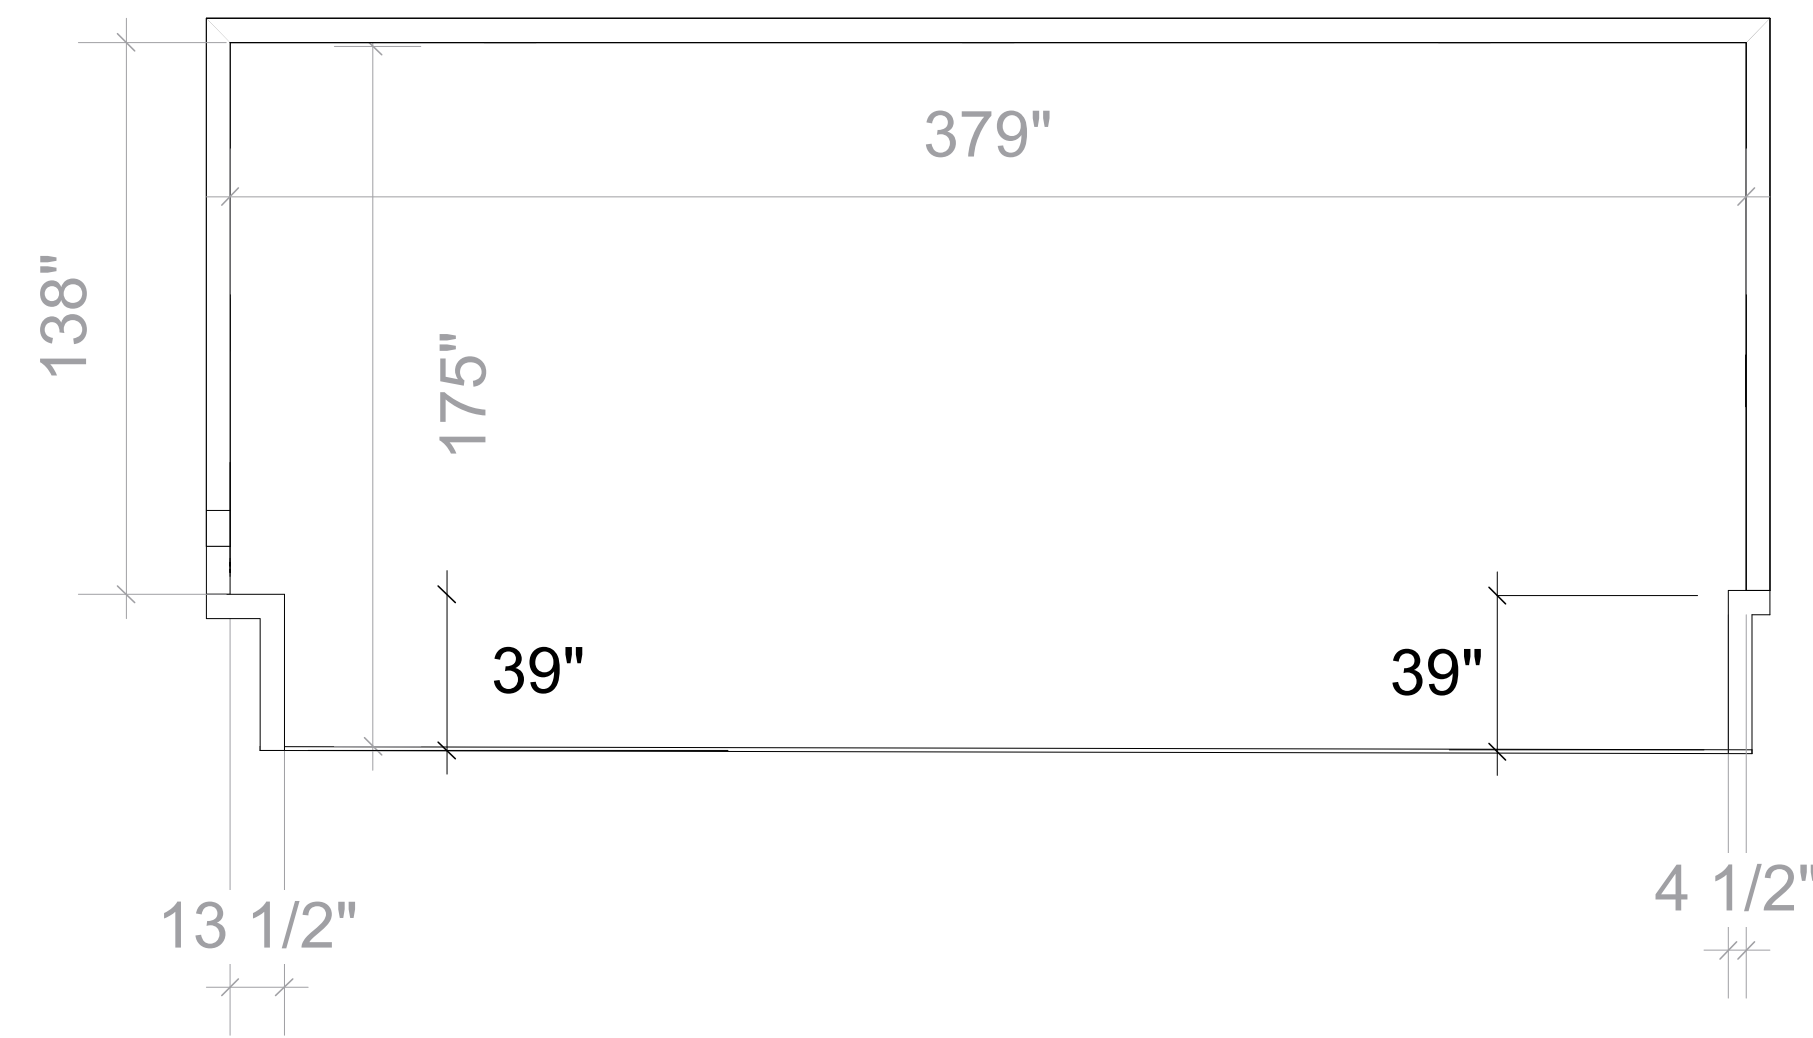

# Ildiko Butler Gallery Plans

mobile walls inside gallery

white homasote surface

360" glass doors

reflected ceiling plan with lights

mobile walls  
9 1/4" thick

LEFT WALL

FAR WALL

RIGHT WALL

# Lipani Gallery

Homasote is 121" high along walls

Placement of outlets

Outlets 3" x 4.5"

Track lighting grid