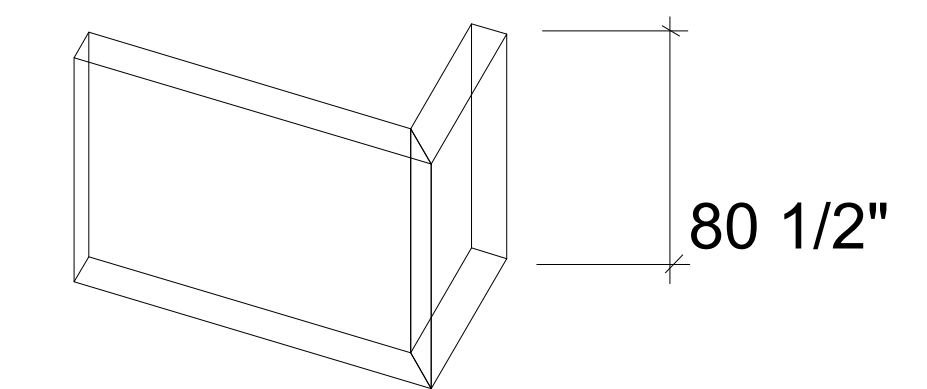

# Ildiko Butler Gallery Plans

mobile walls inside gallery

white homasote surface

360" glass doors

reflected ceiling plan with lights

mobile walls  
9 1/4" thick

LEFT WALL

FAR WALL

RIGHT WALL

# Lipani Gallery

Homasote is 121" high along walls

Placement of outlets

Outlets 3" x 4.5"

Track lighting grid