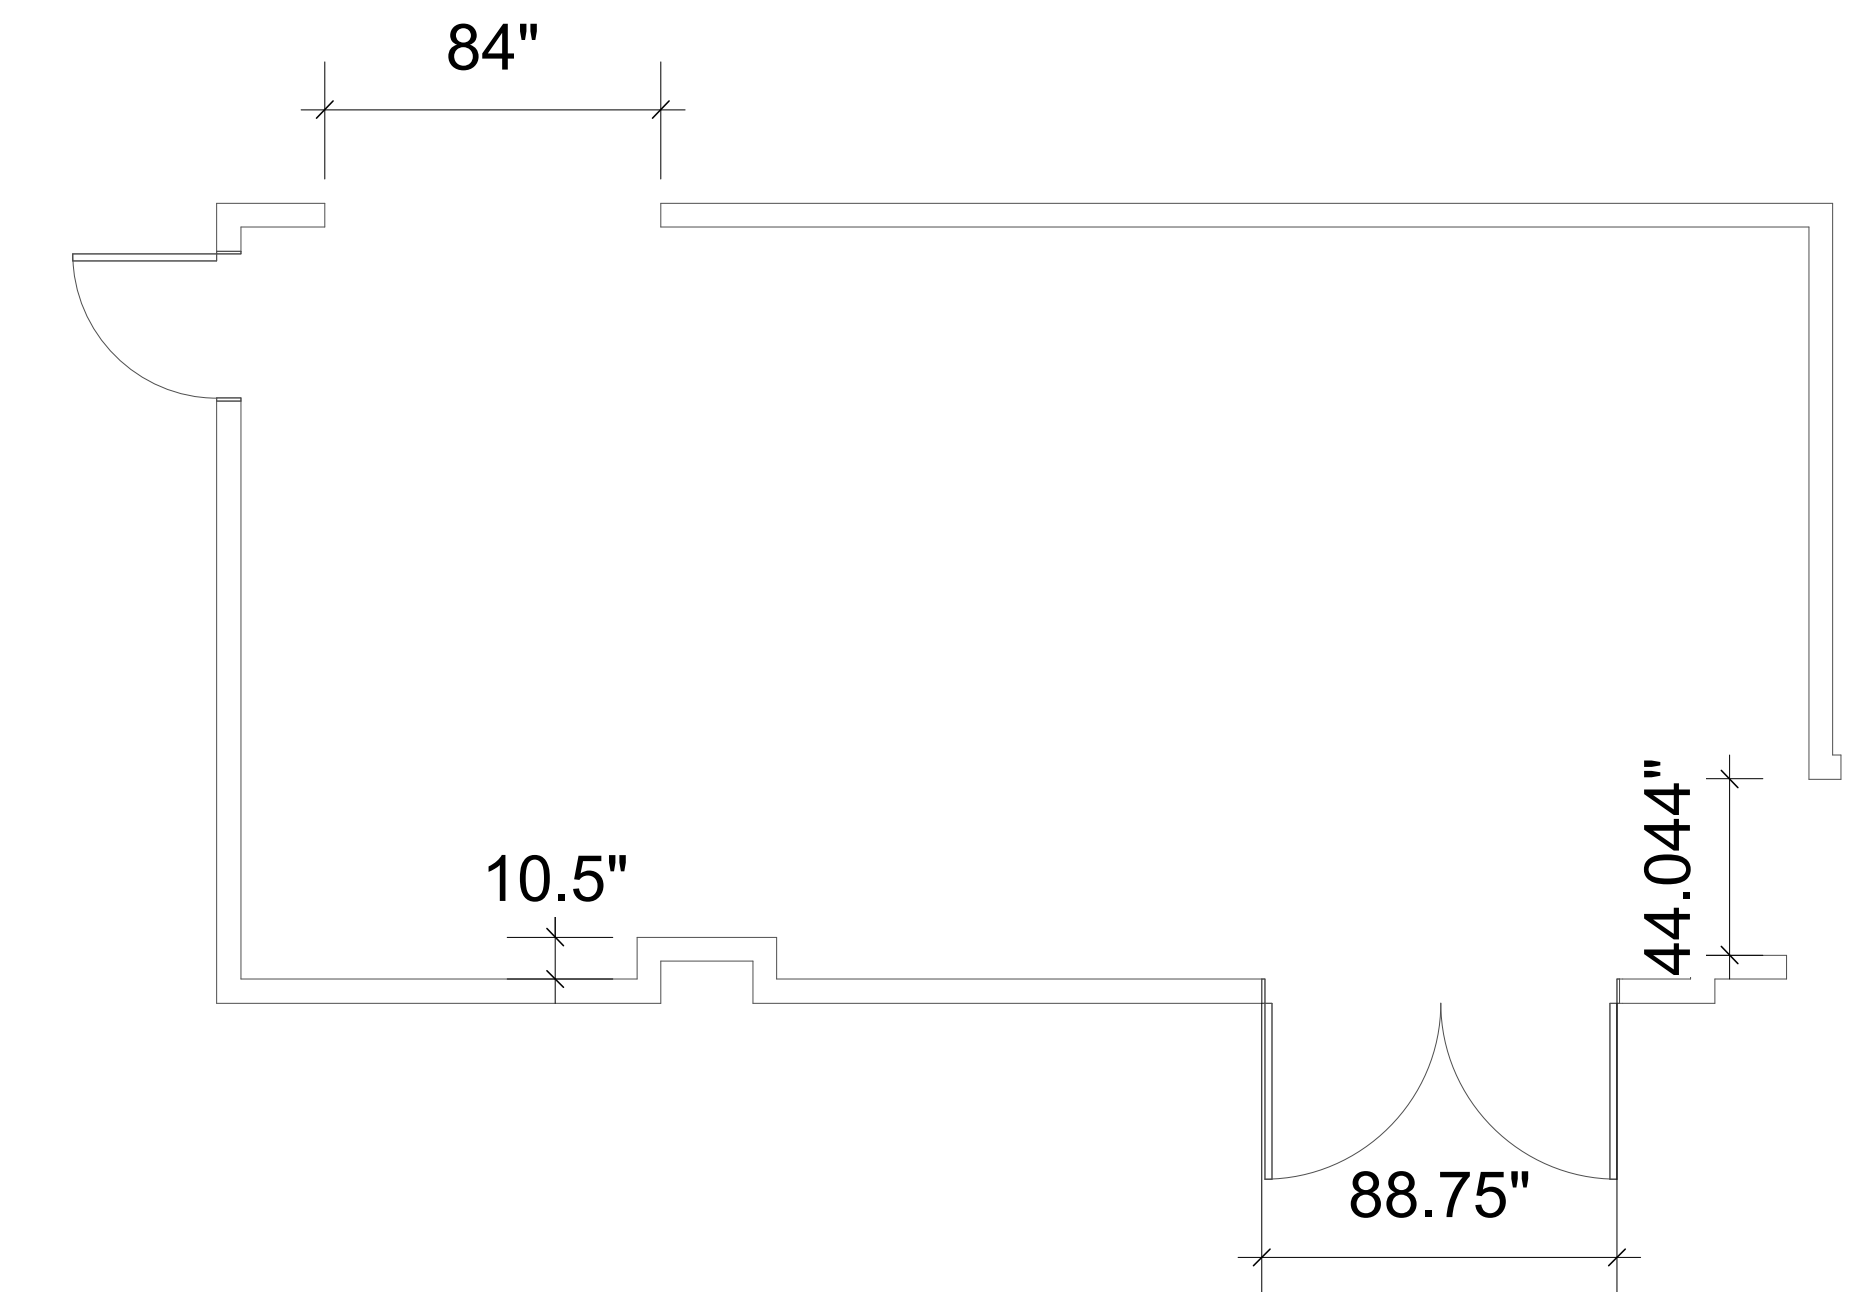

# Ildiko Butler Gallery Plans

mobile walls inside gallery

white homasote surface

360" glass doors

reflected ceiling plan with lights

mobile walls  
9 1/4" thick

LEFT WALL

FAR WALL

RIGHT WALL

# Lipani Gallery

Homasote is 121" high along walls

Placement of outlets

Outlets 3" x 4.5"

Track lighting grid