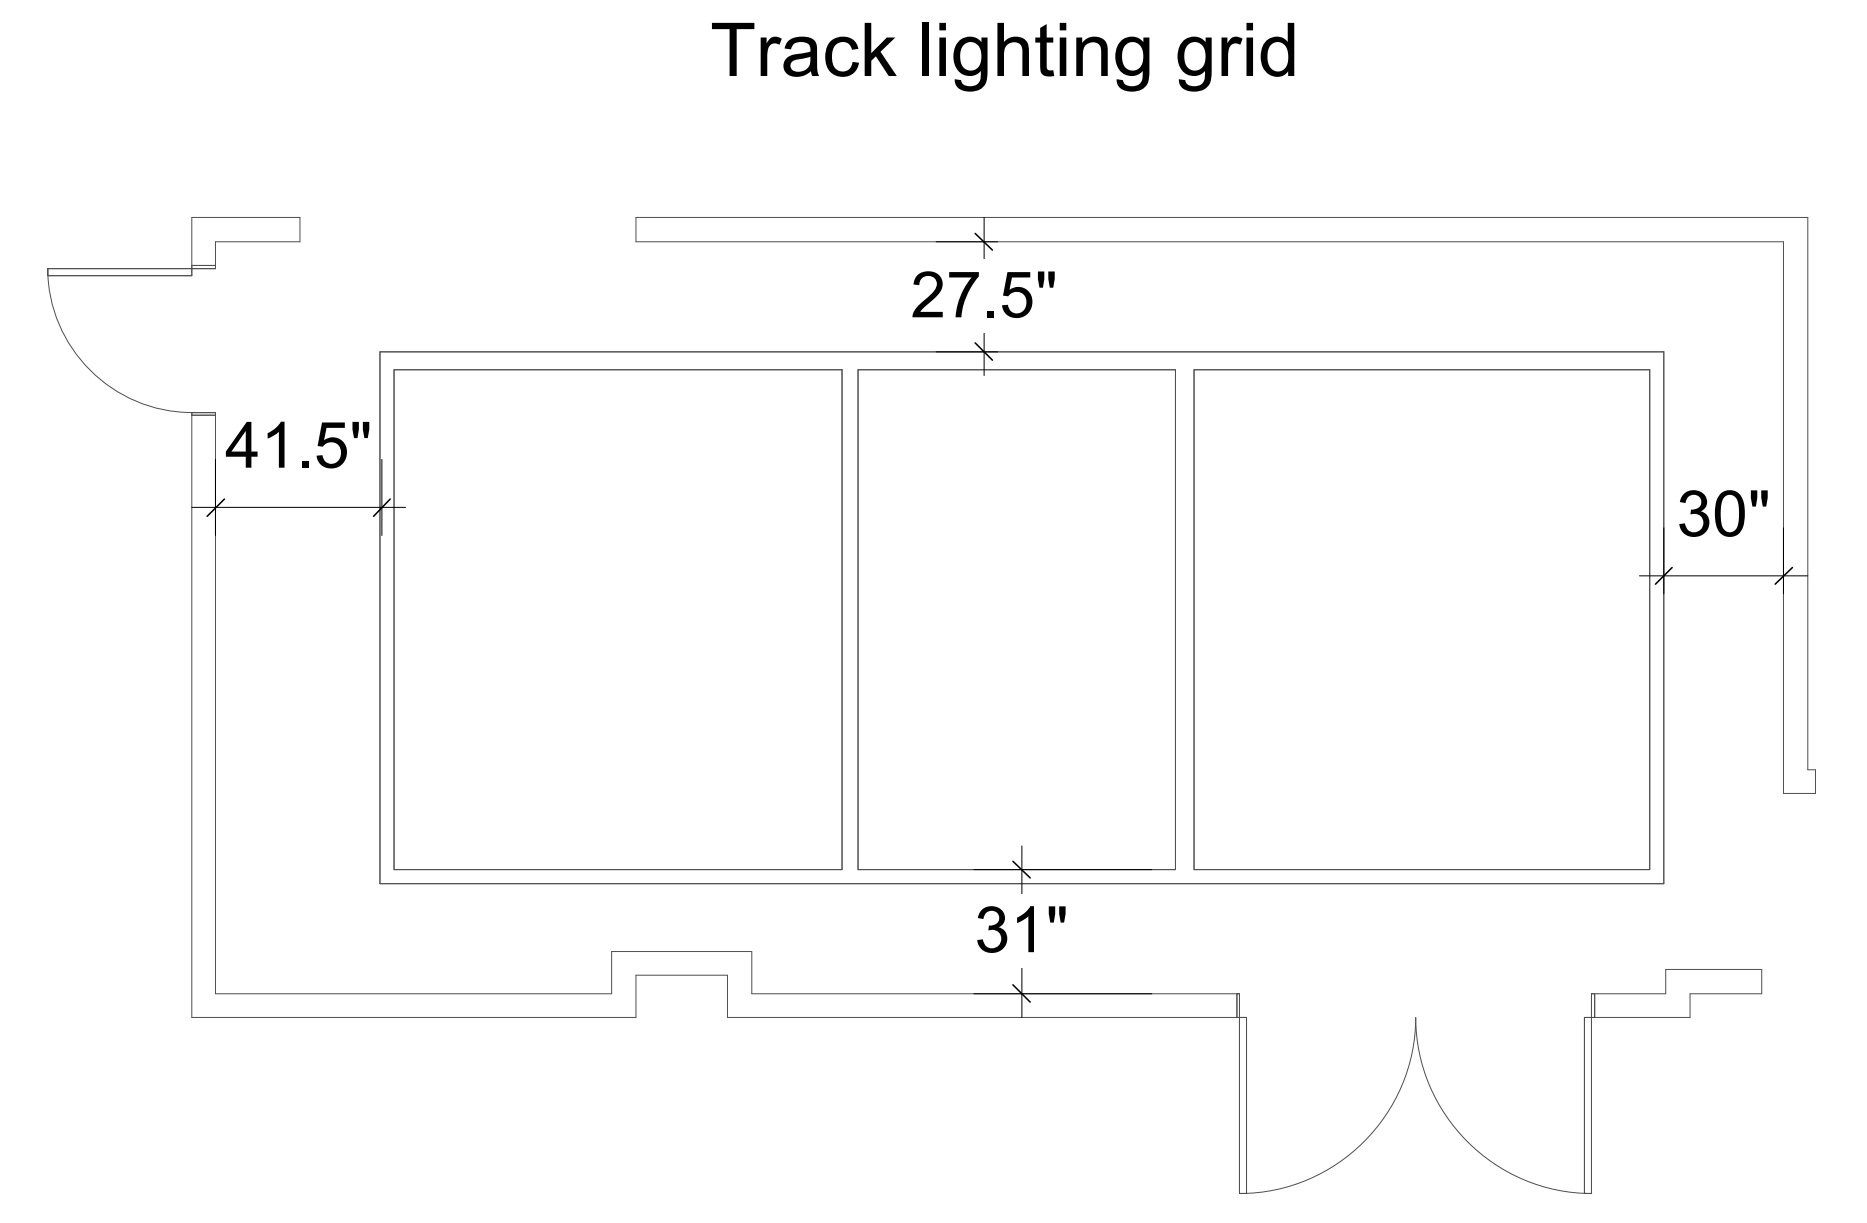

# Ildiko Butler Gallery Plans

mobile walls inside gallery

white homasote surface

360" glass doors

reflected ceiling plan with lights

mobile walls  
9 1/4" thick

LEFT WALL

FAR WALL

# Lipani Gallery

Homasote is 121" high along walls

Placement of outlets

Outlets 3" x 4.5"

Track lighting grid