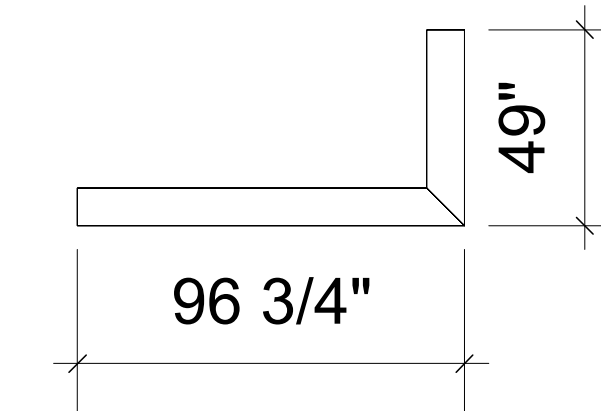

# Ildiko Butler Gallery Plans

mobile walls inside gallery

white homasote surface

360" glass doors

reflected ceiling plan with lights

mobile walls  
9 1/4" thick

LEFT WALL

FAR WALL

RIGHT WALL

# Lipani Gallery

Homasote is 121" high along walls

Placement of outlets

Outlets 3" x 4.5"

Track lighting grid